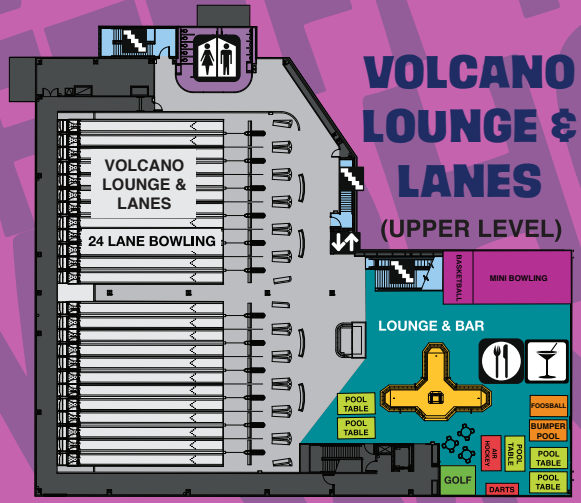

 **INDICATES RIDE IS INCLUDED IN THE UNLIMITED ALL DAY ATTRACTION PASS OPTION!**

## MAIN LEVEL

**TOM FOOLERY'S FRONT DESK**

To Main Lobby

-  Entrance
-  Elevator
-  Stairs
-  Restrooms
-  Food
-  Cocktails