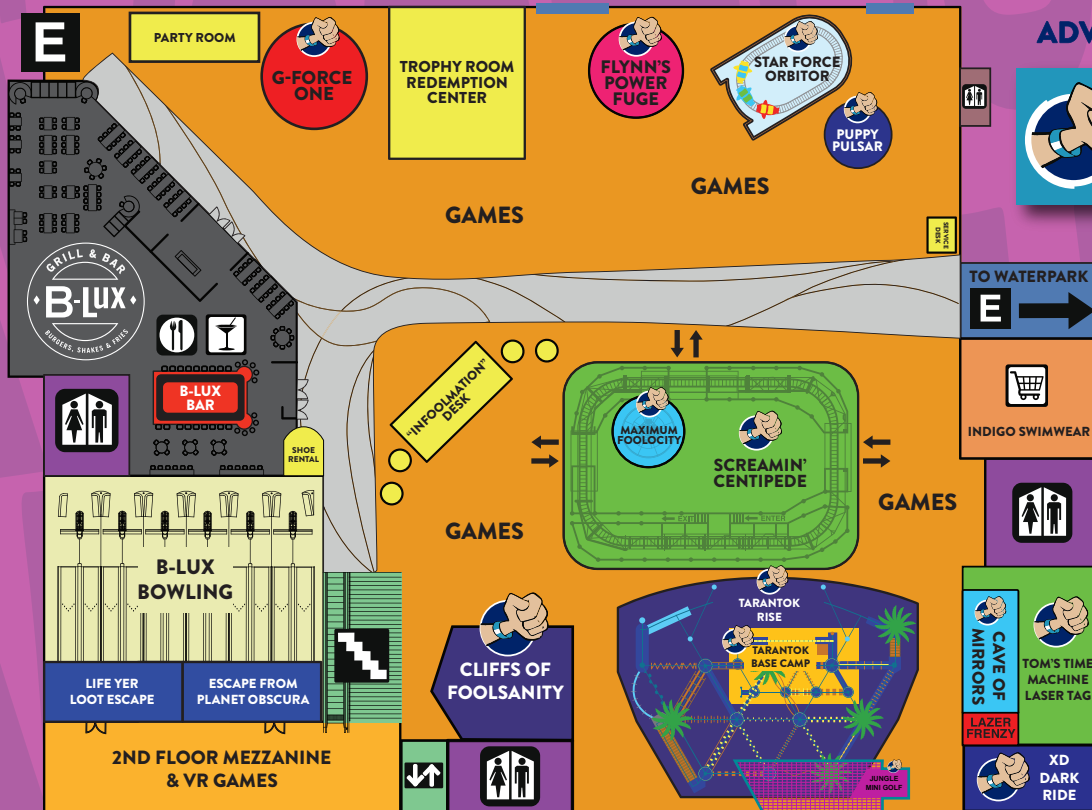

Entrance 
 Elevator 
 Stairs 
 Restrooms 
 Food 
 Cocktails

# TOM FOOLRY'S

## ADVENTURE PARK

INDICATES RIDE IS INCLUDED IN THE UNLIMITED ALL DAY ATTRACTION PASS OPTION!

TO WATERPARK

**E** →

INDIGO SWIMWEAR

CAVE OF MIRRORS

TOM'S TIME MACHINE LASER TAG

LAZER FRENZY

XD DARK RIDE